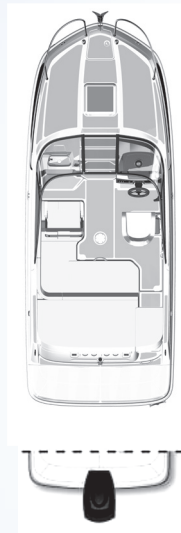

STANDARD FEATURES

ENGINE

- 115 HP XL EFI CT Mercury FourStroke Outboard
- 200 HP ECT 4.5L MPI MerCruiser Sterndrive (Alpha 1 Outdrive)

COCKPIT

- Integrated Cooler
- Standard Speakers (2)
- Cup Holders (2)
- Grab Handles (5)
- Mooring Cleats (6)
- Fuel Fill w/ Integrated Vent
- Glove Box
- Waterproof 120-Watt AM/FM Stereo w/ MP3 Capability
- Helm Seat w/ 180 Degree Swivel
- Self-Bailing Cockpit

ELECTRICAL SYSTEM & ENGINE COMPARTMENT

- Battery Switch
- 500 GPH Bilge Pump (Automatic)
- 12V Blower

HELM

- Multi-Function Gauges w/ Fog-Resistant Glass Lenses: Fuel, Speedometer, Tachometer, Voltmeter
- 12V Accessory Outlet
- 12V Horn
- Analog Trim Indicator
- Side-Mounted Engine Controls w/ Trim & Tilt Switch in Handle
- Tilt Steering
- Custom Sport Steering Wheel
- Hydraulic Steering System
- Rack & Pinion Power Steering (Sterndrive Only)

HULL AND DECK

- Bow & Transom Eyes (3)
- 12V Navigation Lights
- Stainless Steel Tow Ring
- Non-Skid Fiberglass Floor
- Sport Windshield w/ Opening Center Panel
- Swim Platform w/ Telescoping Ladder (Outboard Only)
- Extended Swim Platform w/ Telescoping Ladder (Sterndrive Only)
- Anchor Roller

INTERIOR COLOR

- Grey

COLOR SELECTION

- Two-Tone Hull Colors: White w/ White, Gray, Dark Blue, Black or Taupe

GRAPHIC OPTIONS

- Boot Stripe: Dark Gray, Dark Blue, Silver, Orange, or Red

CABIN

- Fiberglass Ceiling Liner
- Deck Hatch
- Deck-Side Windows (2)
- Sleeping Cabin for 2

OPTIONS

ENGINE OPTIONS

- 150 HP XL EFI Mercury FourStroke Outboard
- 250 HP ECT 4.5L MPI MerCruiser Sterndrive (Alpha 1 Outdrive)
- 170 GP QSD 2.0L Diesel Sterndrive (Alpha 1 Outdrive)
- 175 HP XL EFI Mercury FourStroke Outboard (Power Steering, Digital Dash Mandatory)
- 200 HP Mercury FourStroke Outboard (Power Steering, Digital Dash Mandatory)

HELM

- 7" Glass Dash w/ Mercury Vessel View

HULL AND DECK

- Electric Windlass w/ Anchor & Chain
- Secure Eye
- Bottom Paint
- Swim Platform Mat (Teak)
- Transom Shower w/ On-Demand Water System

INTERIOR COLOR

- Desert Sand

GRAPHIC OPTIONS

- Waterline Color Tape Set

WATER SPORTS OPTIONS

- Ski Tow Pylon (Outboard Only)

COCKPIT FLOOR COVERING OPTIONS

- Cockpit Flooring (Teak Mat)

ADDITIONAL OPTIONS

- Digital Depth Indicator
- Oil Drip Pan (Sterndrive Only)

PREFERRED PACKAGE WITHOUT CARPET

- Teak Table
- Stainless Steel Pack
- LED Cup Holder Lights
- Portable Head

PREFERRED PACKAGE

- Teak Table
- Stainless Steel Pack
- Sisal Design Carpet Runners
- LED Cup Holder Lights
- Portable Head

BIMINI PACKAGE

- Bimini Top w/ Boot
- Cockpit Cover

BIMINI ENCLOSURE PACKAGE

- Bimini Top w/ Boot
- Enclosure Curtains
- Cockpit Cover

CUSHION PACKAGE

- Helm Bucket Seat Upgrade
- Foredeck Sunpad